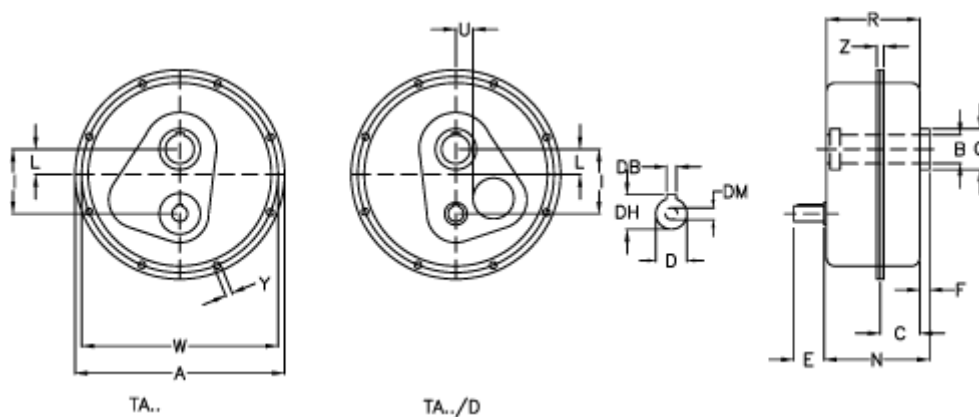

Data Sheet

Article number: 2948050100055

Description: Shaft mount. speed reducer
TA 50.55D i=10 without lubrication

Measures

a	= 434	E = 80	W	= 410
B G7	= 55	F = 15	Weight (kg)	= 58
C	= 66	I = 143	Y	= 11.0
DB	= 10	L = 40	Z	= 24.5
Description	= TA 50.55D	N = 190.0		
DH	= 42.0	Q = 85		
D h6	= 38	R = 182.0		
DM	= M12	U = 46		